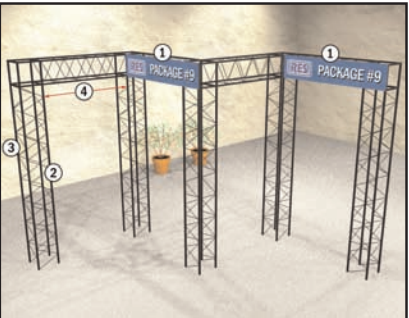

Panel Colors Available:

Black, gray, white, blue, red

Package #7

10' Backwall With Counter

\$1,900

Dimensions:

- ①Header Panel - 69" x 13 1/2"
- ②Backwall Panel (minus header) - 346" x 38 1/2"
(overall backwall panel size - 46" x 52")
- ③Angled Panel (minus header) - 23" x 38 1/2"
(overall angled panel size - 23" x 52")
- ④Side Panels - 23" x 92"
- ⑤Area Directly Under Counter - 69" x 39"

Fabric Panel Colors Available:

Black, dark gray, silver, blue

Package #8

10' Backwall With Shelves

\$1,900

Dimensions:

- ①Header Panel - 46" x 11 1/2"
- ②Area Dimension (minus header) - 46" x 80 1/2"
- ③Overall Height - 92"

Fabric Panel Colors Available:

Black, dark gray, silver, blue

Package #9

Truss wall

\$3,550

Dimensions:

- ①Header Panel - 57 1/2" x 11 1/2"
- ②Inside Vertical Truss Height - 92"
- ③Overall Height - 103 1/2"
All Truss Widths are 11 1/2"
- ④Horizontal Truss Opening - 46"

Visit resexpo.com
for online services

Exhibit Rental Packages

Packages 10-14

Package #10

20' Flat Backwall

\$3,300

Dimensions:

- ① Side Panels - 38 1/4" x 91 1/4"
- ② Header Panels - 117" x 11 3/4"
- ③ Middle Closet Panel - 38 1/4" x 91 1/4"
- ④ Backwall Panels - 38 1/4" x 91 1/4"