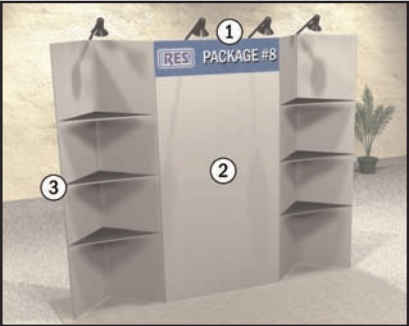

Fabric Panel Colors Available:

Black, dark gray, silver, blue

Package #6

10' Backwall With Kiosk

\$2,050

Dimensions:

- ①Side Panels - 28 1/4" x 91 1/4"
- ②Backwall Panel - 38 1/4" x 91 1/4"
- ③Angled Header Panels - 54 1/2" x 11 3/4"
- ④Side Header Panels - 18 1/2" x 11 3/4"
- ⑤Front Header Panel - 38 1/4" x 11 3/4"
- ⑥Front Kick Panel - 38 1/4" x 34 3/8"

Panel Colors Available:

Black, gray, white, blue, red

Package #7

10' Backwall With Counter

\$1,900

Dimensions:

- ①Header Panel - 69" x 13 1/2"
- ②Backwall Panel (minus header) - 346" x 38 1/2"
(overall backwall panel size - 46" x 52")
- ③Angled Panel (minus header) - 23" x 38 1/2"
(overall angled panel size - 23" x 52")
- ④Side Panels - 23" x 92"
- ⑤Area Directly Under Counter - 69" x 39"

Fabric Panel Colors Available:

Black, dark gray, silver, blue

Package #8

10' Backwall With Shelves

\$1,900

Dimensions:

- ①Header Panel - 46" x 11 1/2"
- ②Area Dimension (minus header) - 46" x 80 1/2"
- ③Overall Height - 92"

Fabric Panel Colors Available:

Black, dark gray, silver, blue

Package #9

Truss wall

\$3,550

Dimensions:

- ①Header Panel - 57 1/2" x 11 1/2"
- ②Inside Vertical Truss Height - 92"
- ③Overall Height - 103 1/2"
All Truss Widths are 11 1/2"
- ④Horizontal Truss Opening - 46"