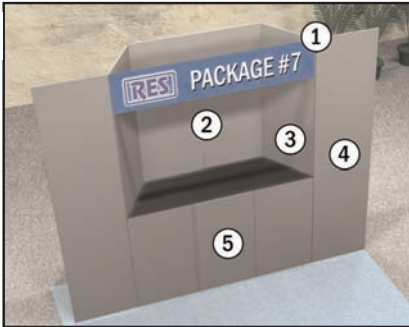

Dimensions:

- ①Header Panel - 69" x 11 1/2"
- ②Backwall Panel (minus header) - 117 1/2" x 74 3/4"
(overall backwall panel size - 117 1/2" x 89 1/4")
- ③Vertical Truss - 11 1/2" x 92"
- ④Vertical Truss - 11 1/2" x 57"

Fabric Panel Colors Available:

Black, dark gray, silver, blue

Package #6

10' Backwall With Kiosk

\$2,050

Dimensions:

- ①Side Panels - 28 1/4" x 91 1/4"
- ②Backwall Panel - 38 1/4" x 91 1/4"
- ③Angled Header Panels - 54 1/2" x 11 3/4"
- ④Side Header Panels - 18 1/2" x 11 3/4"
- ⑤Front Header Panel - 38 1/4" x 11 3/4"
- ⑥Front Kick Panel - 38 1/4" x 34 3/8"

Panel Colors Available:

Black, gray, white, blue, red

Package #7

10' Backwall With Counter

\$1,900

Dimensions:

- ①Header Panel - 69" x 13 1/2"
- ②Backwall Panel (minus header) - 346" x 38 1/2"
(overall backwall panel size - 46" x 52")
- ③Angled Panel (minus header) - 23" x 38 1/2"
(overall angled panel size - 23" x 52")
- ④Side Panels - 23" x 92"
- ⑤Area Directly Under Counter - 69" x 39"

Fabric Panel Colors Available:

Black, dark gray, silver, blue

Package #8

10' Backwall With Shelves

\$1,900

Dimensions:

- ①Header Panel - 46" x 11 1/2"
- ②Area Dimension (minus header) - 46" x 80 1/2"
- ③Overall Height - 92"