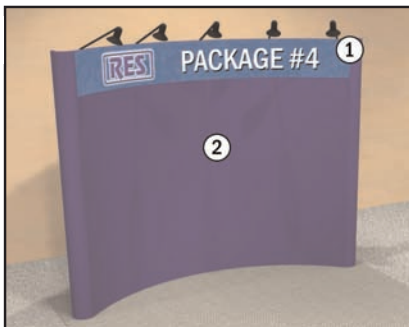

- Standard Booth Carpet
- 3 - Display Shelves
- Daily Vacuuming

Note: Electricity is not included in any package - see Electrical Form to order electric.

Package #1

6' Tabletop

\$950

Dimensions:

- ① Header Panel - 46" x 12"
- ② Backwall Panel (minus header) - 23" x 32 1/2"
(overall backwall panel size - 23" x 4")
- ③ Angled Panel - 23" x 46"
- ④ 6' Draped Table

Fabric Panel Colors Available:

Black, dark gray, silver, blue

Package #2

10' Flat Backwall

\$1,900

Dimensions:

- ① Header Panel - 117" x 11 3/4"
- ② Backwall Panel 38 1/4" x 91 1/4"
- ③ Side Panel - 18 1/2" x 91 1/4"
- ④ Return Panel - 57 3/4" x 34 3/8"

Panel Colors Available:

Black, gray, white, blue, red

Package #3

10' Flat Backwall

\$1,900

Dimensions:

- ① Header Panel - 117" x 11 3/4"
- ② Backwall Panel - 38 1/4" x 91 1/4"

Panel Colors Available:

Black, gray, white, blue, red

Package #4

10' Curved Backwall

\$1,650

Dimensions:

- ① Header Panel - 117 1/2" x 12"
- ② Backwall Panel (minus header) - 117 1/2" x 74 3/4"
(overall backwall panel size - 117 1/2" x 89 1/4")