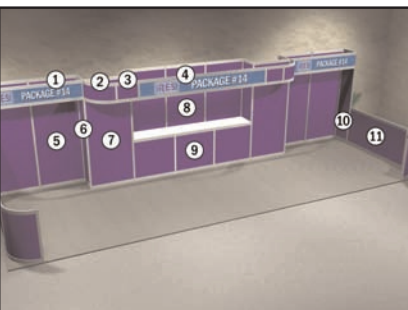

Panel Colors Available:

Black, gray, white, blue, red

Package #11

20' Backwall With Bridges

\$3,300

Dimensions:

- ① Side Panels - 28 1/4" x 91 1/4"
- ② Header Panels - 117" x 11 3/4"
- ③ Center Header Panel - 77 1/2" x 11 3/4"
- ④ Middle Closet Panel - 38 1/4" x 91 1/4"
- ⑤ Counter Kick Panel - 77 1/2" x 34 3/8"
- ⑥ Backwall Panels - 38 1/4" x 91 1/4"
- ⑦ Backwall Panels on either side of Closet - 18 1/2" x 91 1/4"

Panel Colors Available:

Black, gray, white, blue, red

Package #12

20' Serpentine

\$3,000

Dimensions:

- ① Header Panel - 117 1/2" x 14 1/2"
- ② Backwall Panel, Cocave - 29 3/8" x 89 1/4"
- ③ Backwall Panel - 14 1/2" x 89 1/4"
- ④ Backwall Panel, Convex - 32 5/8" x 89 1/4"

Fabric Panel Colors Available:

Black, dark gray, silver, blue

Package #13

20' Backwall with Truss Tower

\$3,300

Dimensions:

- ① Header Panel - 69" x 13 1/2"
- ② Backwall Panel (minus header) - 46" x 78 1/2"
(overall backwall panel size - 46" x 92")
- ③ Angled Panel (minus header) - 23" x 78 1/2"
(overall angled panel size - 23" x 92")
- ④ Side Panels - 23" x 92"
- ⑤ Truss Header including cube - 80 1/2" x 11 1/2"
- ⑥ Vertical Truss (minus cube) - 11 1/2" x 46"
- ⑦ Vertical Truss Face with cube - 11 1/2" x 57 1/2"
- ⑧ Overall Middle Panel - 46" x 92"

Fabric Panel Colors Available:

Black, dark gray, silver, blue

Package #14

30' Flat Backwall

\$4,400

Dimensions:

- ① Left/Right Headers - 77 1/2" x 11 3/4"
- ② Small Curve Panels - 29 13/16" x 11 3/4"
- ③ Small Header Panels - 18 1/2" x 11 3/4"
- ④ Header Panel - 117" x 11 3/4"
- ⑤ Backwall Panels - 38 1/4" x 91 1/4"
- ⑥ Side Panels - 18 1/2" x 91 1/4"
- ⑦ Left/Right Panels - 38 1/4" x 91 1/4"
- ⑧ Small Backwall Panels - 38 1/4" x 54 1/2"
- ⑨ Bottom Counter Panels - 38 1/4" x 34 3/8"
- ⑩ Side Panels - 18 1/2" x 91 1/4"
- ⑪ Return Panels - 77 1/2" x 34 3/8"