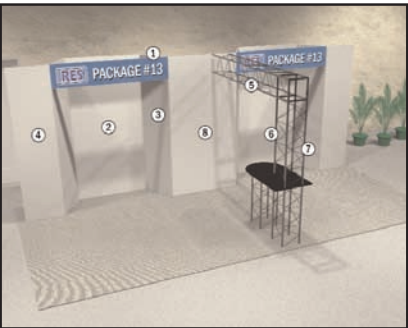

Panel Colors Available:

Black, gray, white, blue, red

Package #11

20' Backwall With Bridges

\$3,300

Dimensions:

- ① Side Panels - 28 1/4" x 91 1/4"
- ② Header Panels - 117" x 11 3/4"
- ③ Center Header Panel - 77 1/2" x 11 3/4"
- ④ Middle Closet Panel - 38 1/4" x 91 1/4"
- ⑤ Counter Kick Panel - 77 1/2" x 34 3/8"
- ⑥ Backwall Panels - 38 1/4" x 91 1/4"
- ⑦ Backwall Panels on either side of Closet - 18 1/2" x 91 1/4"

Panel Colors Available:

Black, gray, white, blue, red

Package #12

20' Serpentine

\$3,000

Dimensions:

- ① Header Panel - 117 1/2" x 14 1/2"
- ② Backwall Panel, Cocave - 29 3/8" x 89 1/4"
- ③ Backwall Panel - 14 1/2" x 89 1/4"
- ④ Backwall Panel, Convex - 32 5/8" x 89 1/4"

Fabric Panel Colors Available:

Black, dark gray, silver, blue

Package #13

20' Backwall with Truss Tower

\$3,300

Dimensions:

- ① Header Panel - 69" x 13 1/2"
- ② Backwall Panel (minus header) - 46" x 78 1/2"
(overall backwall panel size - 46" x 92")
- ③ Angled Panel (minus header) - 23" x 78 1/2"
(overall angled panel size - 23" x 92")
- ④ Side Panels - 23" x 92"
- ⑤ Truss Header including cube - 80 1/2" x 11 1/2"
- ⑥ Vertical Truss (minus cube) - 11 1/2" x 46"
- ⑦ Vertical Truss Face with cube - 11 1/2" x 57 1/2"
- ⑧ Overall Middle Panel - 46" x 92"

Fabric Panel Colors Available:

Black, dark gray, silver, blue

Package #14

30' Flat Backwall

\$4,400

Dimensions:

- ① Left/Right Headers - 77 1/2" x 11 3/4"
- ② Small Curve Panels - 29 13/16" x 11 3/4"
- ③ Small Header Panels - 18 1/2" x 11 3/4"
- ④ Header Panel - 117" x 11 3/4"
- ⑤ Backwall Panels - 38 1/4" x 91 1/4"
- ⑥ Side Panels - 18 1/2" x 91 1/4"
- ⑦ Left/Right Panels - 38 1/4" x 91 1/4"
- ⑧ Small Backwall Panels - 38 1/4" x 54 1/2"
- ⑨ Bottom Counter Panels - 38 1/4" x 34 3/8"
- ⑩ Side Panels - 18 1/2" x 91 1/4"
- ⑪ Return Panels - 77 1/2" x 34 3/8"