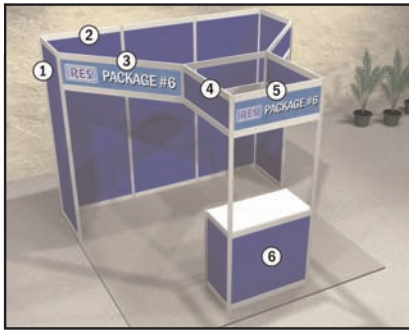

- Standard Booth Carpet
- 3 - Display Shelves
- Daily Vacuuming

Note: Electricity is not included in any package - see Electrical Form to order electric.

Package #1

6' Tabletop

\$950

Dimensions:

- ① Header Panel - 46" x 12"
- ② Backwall Panel (minus header) - 23" x 32 1/2"
(overall backwall panel size - 23" x 4")
- ③ Angled Panel - 23" x 46"
- ④ 6' Draped Table

Dimensions:

- ①Header Panel - 69" x 11 1/2"
- ②Backwall Panel (minus header) - 117 1/2" x 74 3/4"
(overall backwall panel size - 117 1/2" x 89 1/4")
- ③Vertical Truss - 11 1/2" x 92"
- ④Vertical Truss - 11 1/2" x 57"

Fabric Panel Colors Available:

Black, dark gray, silver, blue

Package #6

10' Backwall With Kiosk

\$2,050

Dimensions:

- ①Side Panels - 28 1/4" x 91 1/4"
- ②Backwall Panel - 38 1/4" x 91 1/4"
- ③Angled Header Panels - 54 1/2" x 11 3/4"
- ④Side Header Panels - 18 1/2" x 11 3/4"
- ⑤Front Header Panel - 38 1/4" x 11 3/4"
- ⑥Front Kick Panel - 38 1/4" x 34 3/8"

Panel Colors Available:

Black, gray, white, blue, red

Package #7

10' Backwall With Counter

\$1,900

Dimensions:

- ①Header Panel - 69" x 13 1/2"
- ②Backwall Panel (minus header) - 346" x 38 1/2"
(overall backwall panel size - 46" x 52")
- ③Angled Panel (minus header) - 23" x 38 1/2"
(overall angled panel size - 23" x 52")
- ④Side Panels - 23" x 92"
- ⑤Area Directly Under Counter - 69" x 39"