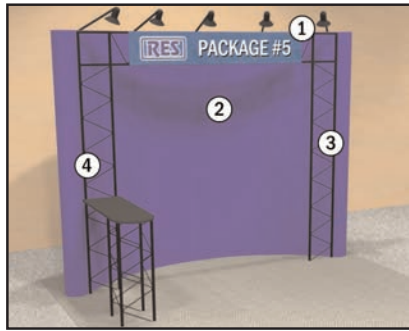

Panel Colors Available:

Black, gray, white, blue, red

Package #3

10' Flat Backwall

\$1,900

Dimensions:

- ① Header Panel - 117" x 11 3/4"
- ② Backwall Panel - 38 1/4" x 91 1/4"

Panel Colors Available:

Fabric Panel Colors Available:

Black, dark gray, silver, blue

Visit resexpo.com
for online services

Exhibit Rental Packages

Packages 5-9

Package #5

10' Curved Backwall With Truss

\$1,900

Dimensions:

- ①Header Panel - 69" x 11 1/2"
- ②Backwall Panel (minus header) - 117 1/2" x 74 3/4"
(overall backwall panel size - 117 1/2" x 89 1/4")
- ③Vertical Truss - 11 1/2" x 92"
- ④Vertical Truss - 11 1/2" x 57"

Fabric Panel Colors Available:

Black, dark gray, silver, blue

Package #6

10' Backwall With Kiosk

\$2,050

Dimensions:

- ①Side Panels - 28 1/4" x 91 1/4"
- ②Backwall Panel - 38 1/4" x 91 1/4"
- ③Angled Header Panels - 54 1/2" x 11 3/4"
- ④Side Header Panels - 18 1/2" x 11 3/4"
- ⑤Front Header Panel - 38 1/4" x 11 3/4"
- ⑥Front Kick Panel - 38 1/4" x 34 3/8"