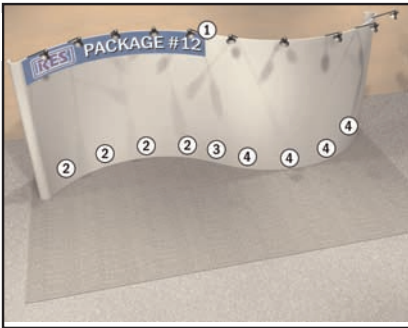

Visit resexpo.com
for online services

Exhibit Rental Packages

Packages 10-14

Package #10

20' Flat Backwall

\$3,300

Dimensions:

- ① Side Panels - 38 1/4" x 91 1/4"
- ② Header Panels - 117" x 11 3/4"
- ③ Middle Closet Panel - 38 1/4" x 91 1/4"
- ④ Backwall Panels - 38 1/4" x 91 1/4"

Panel Colors Available:

Black, gray, white, blue, red

Package #11

20' Backwall With Bridges

\$3,300

Dimensions:

- ① Side Panels - 28 1/4" x 91 1/4"
- ② Header Panels - 117" x 11 3/4"
- ③ Center Header Panel - 77 1/2" x 11 3/4"
- ④ Middle Closet Panel - 38 1/4" x 91 1/4"
- ⑤ Counter Kick Panel - 77 1/2" x 34 3/8"
- ⑥ Backwall Panels - 38 1/4" x 91 1/4"
- ⑦ Backwall Panels on either side of Closet - 18 1/2" x 91 1/4"

Panel Colors Available:

Black, gray, white, blue, red

Package #12

20' Serpentine

\$3,000

Dimensions:

- ① Header Panel - 117 1/2" x 14 1/2"
- ② Backwall Panel, Cocave - 29 3/8" x 89 1/4"
- ③ Backwall Panel - 14 1/2" x 89 1/4"
- ④ Backwall Panel, Convex - 32 5/8" x 89 1/4"

Fabric Panel Colors Available:

Black, dark gray, silver, blue

Package #13

20' Backwall with Truss Tower

\$3,300

Dimensions:

- ① Header Panel - 69" x 13 1/2"
- ② Backwall Panel (minus header) - 46" x 78 1/2"
(overall backwall panel size - 46" x 92")
- ③ Angled Panel (minus header) - 23" x 78 1/2"
(overall angled panel size - 23" x 92")
- ④ Side Panels - 23" x 92"
- ⑤ Truss Header including cube - 80 1/2" x 11 1/2"
- ⑥ Vertical Truss (minus cube) - 11 1/2" x 46"
- ⑦ Vertical Truss Face with cube - 11 1/2" x 57 1/2"
- ⑧ Overall Middle Panel - 46" x 92"