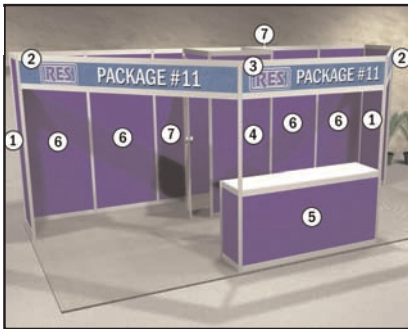

Fabric Panel Colors Available:

Black, dark gray, silver, blue

Package #8

10' Backwall With Shelves

\$1,900

Dimensions:

- ①Header Panel - 46" x 11 1/2"
- ②Area Dimension (minus header) - 46" x 80 1/2"
- ③Overall Height - 92"

Fabric Panel Colors Available:

Black, dark gray, silver, blue

Package #9

Truss wall

\$3,550

Dimensions:

- ①Header Panel - 57 1/2" x 11 1/2"
- ②Inside Vertical Truss Height - 92"
- ③Overall Height - 103 1/2"
All Truss Widths are 11 1/2"
- ④Horizontal Truss Opening - 46"

Visit resexpo.com
for online services

Exhibit Rental Packages

Packages 10-14

Package #10

20' Flat Backwall

\$3,300

Dimensions:

- ① Side Panels - 38 1/4" x 91 1/4"
- ② Header Panels - 117" x 11 3/4"
- ③ Middle Closet Panel - 38 1/4" x 91 1/4"
- ④ Backwall Panels - 38 1/4" x 91 1/4"

Panel Colors Available:

Black, gray, white, blue, red

Package #11

20' Backwall With Bridges

\$3,300

Dimensions:

- ① Side Panels - 28 1/4" x 91 1/4"
- ② Header Panels - 117" x 11 3/4"
- ③ Center Header Panel - 77 1/2" x 11 3/4"
- ④ Middle Closet Panel - 38 1/4" x 91 1/4"
- ⑤ Counter Kick Panel - 77 1/2" x 34 3/8"
- ⑥ Backwall Panels - 38 1/4" x 91 1/4"
- ⑦ Backwall Panels on either side of Closet - 18 1/2" x 91 1/4"