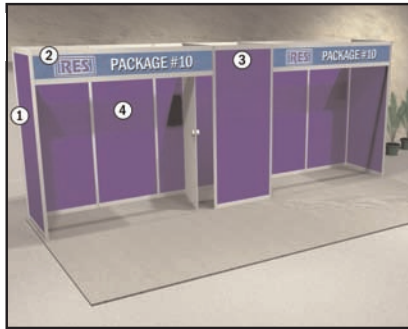

Fabric Panel Colors Available:

Black, dark gray, silver, blue

Package #8

10' Backwall With Shelves

\$1,900

Dimensions:

- ①Header Panel - 46" x 11 1/2"
- ②Area Dimension (minus header) - 46" x 80 1/2"
- ③Overall Height - 92"

Fabric Panel Colors Available:

Black, dark gray, silver, blue

Package #9

Truss wall

\$3,550

Dimensions:

- ①Header Panel - 57 1/2" x 11 1/2"
- ②Inside Vertical Truss Height - 92"
- ③Overall Height - 103 1/2"
All Truss Widths are 11 1/2"
- ④Horizontal Truss Opening - 46"

Visit resexpo.com
for online services

Exhibit Rental Packages

Packages 10-14

Package #10

20' Flat Backwall

\$3,300

Dimensions:

- ① Side Panels - 38 1/4" x 91 1/4"
- ② Header Panels - 117" x 11 3/4"
- ③ Middle Closet Panel - 38 1/4" x 91 1/4"
- ④ Backwall Panels - 38 1/4" x 91 1/4"

Panel Colors Available:

Black, gray, white, blue, red

Package #11

20' Backwall With Bridges

\$3,300

Dimensions:

- ① Side Panels - 28 1/4" x 91 1/4"
- ② Header Panels - 117" x 11 3/4"
- ③ Center Header Panel - 77 1/2" x 11 3/4"
- ④ Middle Closet Panel - 38 1/4" x 91 1/4"
- ⑤ Counter Kick Panel - 77 1/2" x 34 3/8"
- ⑥ Backwall Panels - 38 1/4" x 91 1/4"
- ⑦ Backwall Panels on either side of Closet - 18 1/2" x 91 1/4"