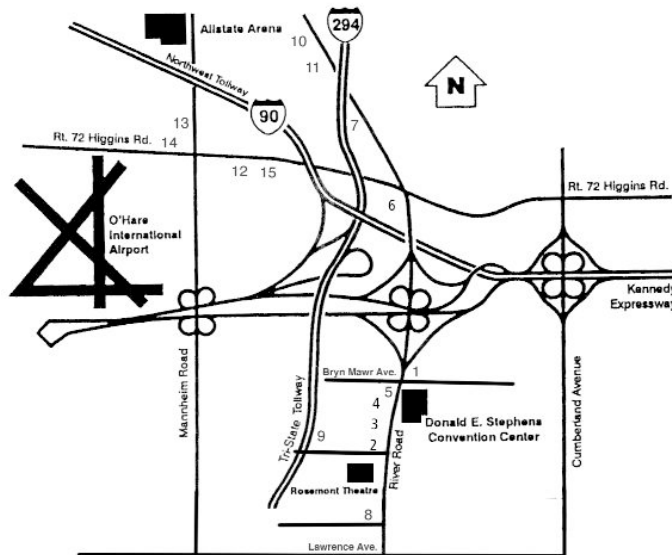

### FROM O'HARE:

East on the Kennedy Expressway to the River Road south exit.

### FROM DOWNTOWN CHICAGO:

Northwest on the Kennedy Expressway to O'Hare Airport (190 west) Exit River Road, south before reaching the airport. Turn right at River Road. The Convention Center is located 3 blocks south on the left.

### FROM THE NORTH/NORTHWEST:

Take the Northwest Toll-Way (90) or the Tri-State Toll-Way (294) to the O'Hare exit, pay toll, proceed west a short distance to the Mannheim Road south exit. Exit Mannheim Road south and then immediately cloverleaf back down on 190 east to Chicago. Proceed east approximately one-half mile to the River Road south exit.

### FROM THE SOUTH:

Take the Tri-State Toll-Way (294) to the O'Hare/River Road (190 west) exit, pay toll, exit left after the toll plaza to River Road. At the stop light, turn right on River Road. The Convention Center is located 3 blocks on the left.