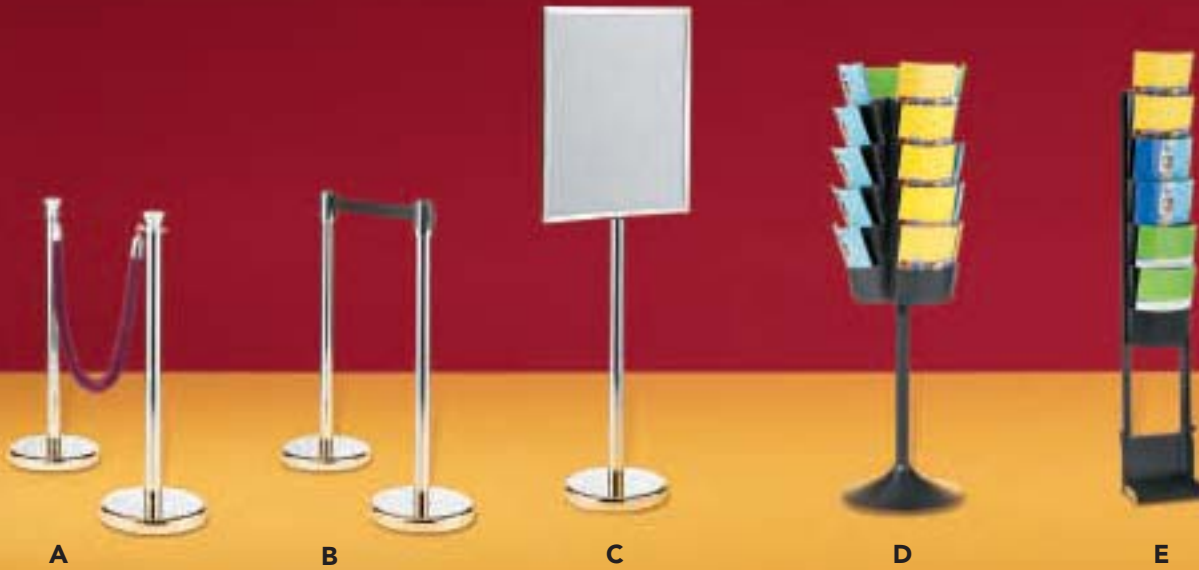

Accessories

Page 12 of 13

A. Chrome Stanchion

42"H - C220117

Velour Rope

Burgundy

5' - C2205

6' - C2206

8' - C2208

10' - C22010

White Plastic Chain

Available in one-foot increments

C220119

B. Chrome Stanchion with 8' Retractable Belt

42"H - C220121

C. Chrome Sign Holder

Holds 22" x 28" sign

C220118

D. Round Literature Rack

17"W 17"L 57"H

N750135

Revolving black display holds printed materials for easy access from 20 pockets.

E. Flat Literature Rack

10"W 55"H

N750136

Forward-facing black display presents printed materials in 6 pockets.

F. Chrome Coat Tree

C220109

G. Chrome Easel

C220134

H. Chrome Bag Rack

C220110

I. Contempo Trash Receptacle

8"W 24"H

Black - N75053

Aluminum - N75054

Wastebasket

C220107