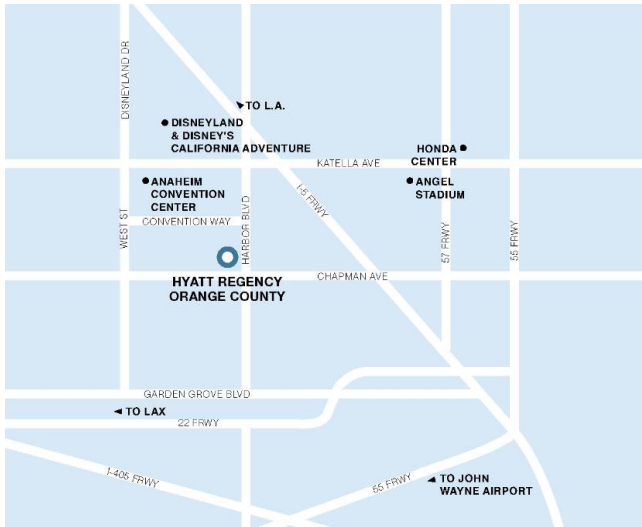

Welcome

DRIVING DIRECTIONS

MAP & DIRECTIONS

From the 5 FWY (Southbound):

- 5 South exit Harbor Blvd. Turn right on Harbor and continue 2.5 miles to Chapman Ave. The hotel is on the corner on the right-hand side.

From the 405 FWY (Southbound):

Take the 405 South to the 22 East (Garden Grove Fwy). Take the 22 East and exit on Harbor Blvd (North). Turn right on Harbor Blvd and proceed for 1.5 miles to Chapman Ave. The hotel is on the corner on the left.

From the 91 FWY (Westbound):

Take the 91 West to the 57 South and exit Chapman Ave. Turn right on Chapman and proceed 2 ½ miles to Harbor Blvd. We are on the corner on the right.

CHAPMAN AVE. ENTRANCE: