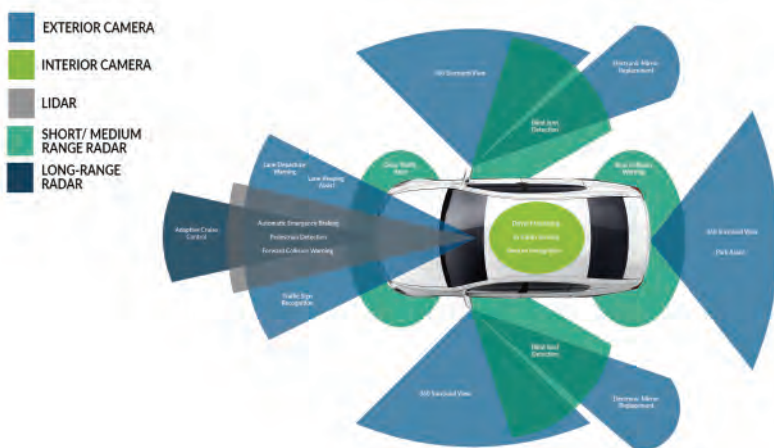

ADAS Vehicle Testing

Link Engineering Company offers testing procedures for a variety of ADAS systems.

These tests include:

- Forward collision warning
- Lane departure warning
- Lane-keeping system
- Crash imminent braking/automatic emergency braking
- Dynamic brake support
- Blind-spot detection
- Rear active-braking
- ADAS product reliability monitoring